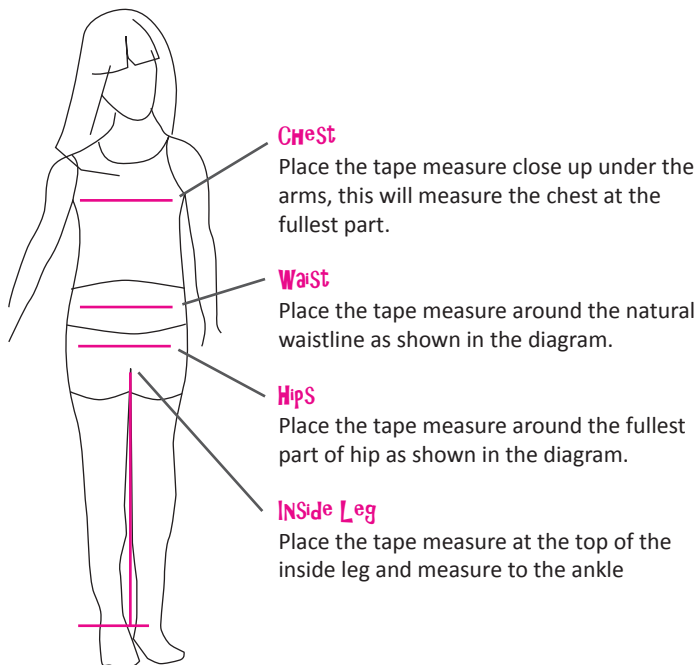

# FUNKY FITZ

Love Our Fit Find your Style

	AGE 7-8	AGE 9-10	AGE 11-12	AGE 13-14
Height	48-50	54-55	57-59	62
Chest	34	36	40	43
Waist	28	32	35	37
Hip	30	33	36	38
INSide Leg	24	26	28	29